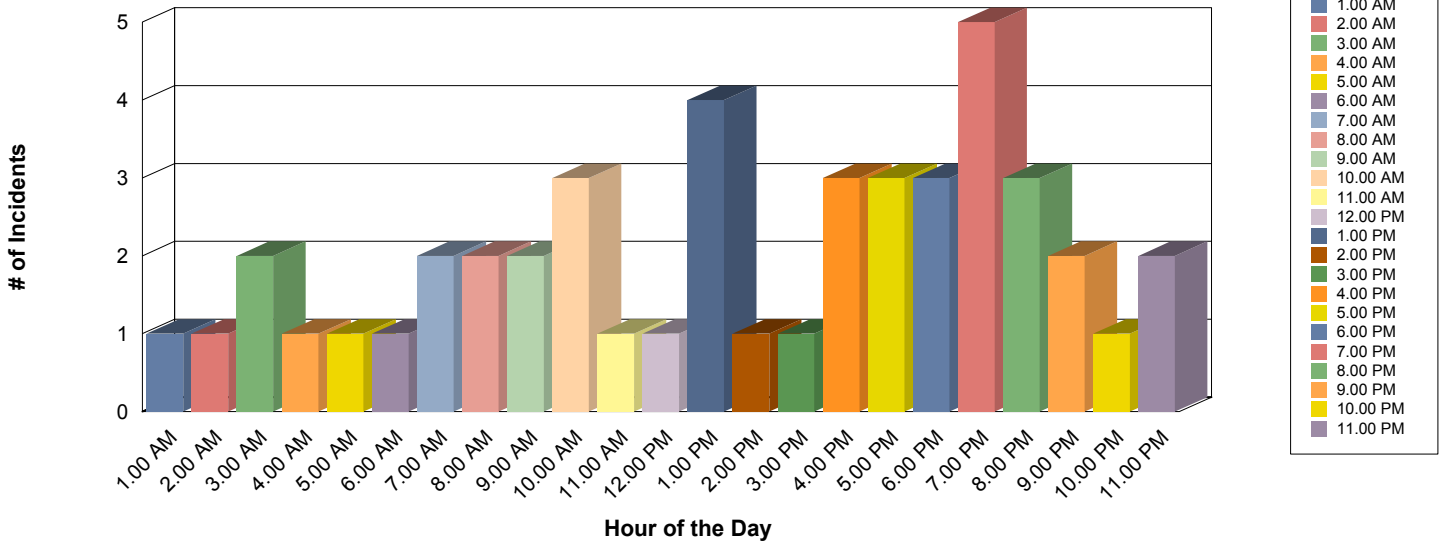

Incident Totals by Hour

Hour of the Day: 1.00 AM

Total # of Incidents: 1 % of Total Incidents: 2.17%

Hour of the Day: 2.00 AM

Total # of Incidents: 1 % of Total Incidents: 2.17%

Hour of the Day: 3.00 AM

Total # of Incidents: 2 % of Total Incidents: 4.35%

Hour of the Day: 4.00 AM

Total # of Incidents: 1 % of Total Incidents: 2.17%

Hour of the Day: 5.00 AM

Total # of Incidents: 1 % of Total Incidents: 2.17%

Hour of the Day: 6.00 AM

Total # of Incidents: 1 % of Total Incidents: 2.17%

Hour of the Day: 7.00 AM

Total # of Incidents: 2 % of Total Incidents: 4.35%

Hour of the Day: 8.00 AM

Total # of Incidents: 2 % of Total Incidents: 4.35%

Hour of the Day: 9.00 AM

Total # of Incidents: 2 % of Total Incidents: 4.35%

Hour of the Day: 10.00 AM

Total # of Incidents: 3 % of Total Incidents: 6.52%

Hour of the Day: 11.00 AM

Total # of Incidents: 1 % of Total Incidents: 2.17%

Hour of the Day: 12.00 PM

Total # of Incidents:	1	% of Total Incidents:	2.17%
Hour of the Day:	1.00 PM		
Total # of Incidents:	4	% of Total Incidents:	8.70%
Hour of the Day:	2.00 PM		
Total # of Incidents:	1	% of Total Incidents:	2.17%
Hour of the Day:	3.00 PM		
Total # of Incidents:	1	% of Total Incidents:	2.17%
Hour of the Day:	4.00 PM		
Total # of Incidents:	3	% of Total Incidents:	6.52%
Hour of the Day:	5.00 PM		
Total # of Incidents:	3	% of Total Incidents:	6.52%
Hour of the Day:	6.00 PM		
Total # of Incidents:	3	% of Total Incidents:	6.52%
Hour of the Day:	7.00 PM		
Total # of Incidents:	5	% of Total Incidents:	10.87%
Hour of the Day:	8.00 PM		
Total # of Incidents:	3	% of Total Incidents:	6.52%
Hour of the Day:	9.00 PM		
Total # of Incidents:	2	% of Total Incidents:	4.35%
Hour of the Day:	10.00 PM		
Total # of Incidents:	1	% of Total Incidents:	2.17%
Hour of the Day:	11.00 PM		
Total # of Incidents:	2	% of Total Incidents:	4.35%
<u>Grand Total Incidents:</u>	<u>46</u>		