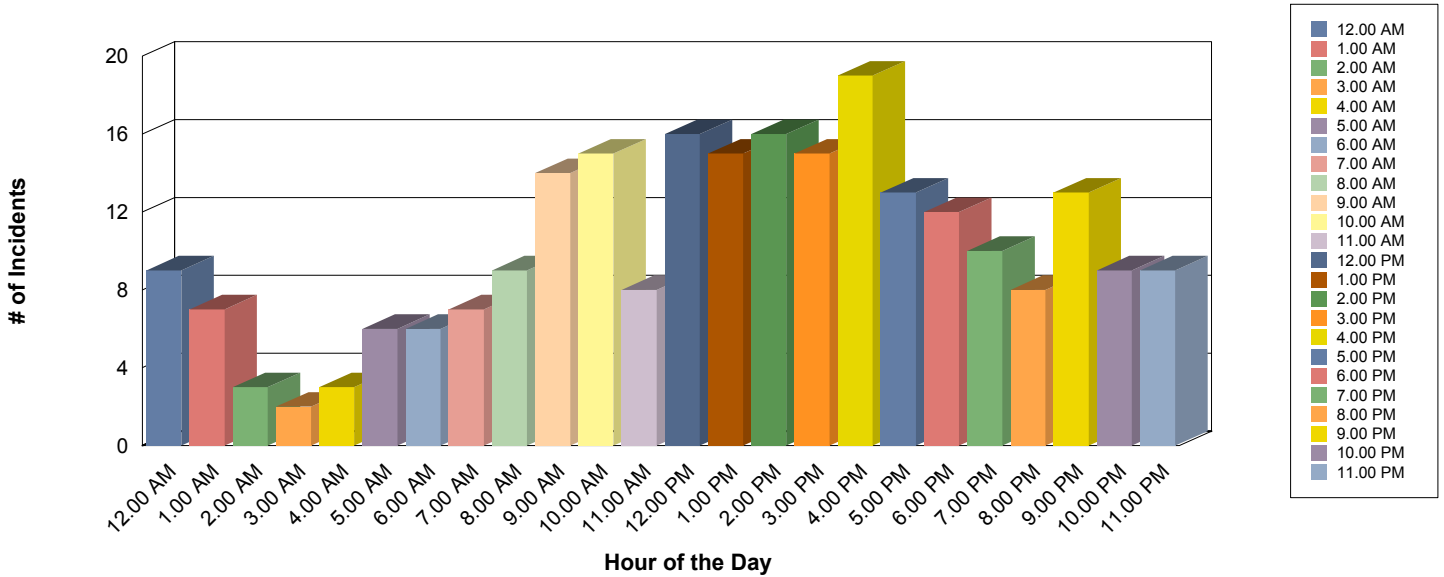

Incident Totals by Hour

Hour of the Day: 12.00 AM

Total # of Incidents: 9 % of Total Incidents: 3.69%

Hour of the Day: 1.00 AM

Total # of Incidents: 7 % of Total Incidents: 2.87%

Hour of the Day: 2.00 AM

Total # of Incidents: 3 % of Total Incidents: 1.23%

Hour of the Day: 3.00 AM

Total # of Incidents: 2 % of Total Incidents: 0.82%

Hour of the Day: 4.00 AM

Total # of Incidents: 3 % of Total Incidents: 1.23%

Hour of the Day: 5.00 AM

Total # of Incidents: 6 % of Total Incidents: 2.46%

Hour of the Day: 6.00 AM

Total # of Incidents: 6 % of Total Incidents: 2.46%

Hour of the Day: 7.00 AM

Total # of Incidents: 7 % of Total Incidents: 2.87%

Hour of the Day: 8.00 AM

Total # of Incidents: 9 % of Total Incidents: 3.69%

Hour of the Day: 9.00 AM

Total # of Incidents: 14 % of Total Incidents: 5.74%

Hour of the Day: 10.00 AM

Total # of Incidents: 15 % of Total Incidents: 6.15%

Hour of the Day: 11.00 AM

Total # of Incidents:	8	% of Total Incidents:	3.28%
Hour of the Day:	12.00 PM		
Total # of Incidents:	16	% of Total Incidents:	6.56%
Hour of the Day:	1.00 PM		
Total # of Incidents:	15	% of Total Incidents:	6.15%
Hour of the Day:	2.00 PM		
Total # of Incidents:	16	% of Total Incidents:	6.56%
Hour of the Day:	3.00 PM		
Total # of Incidents:	15	% of Total Incidents:	6.15%
Hour of the Day:	4.00 PM		
Total # of Incidents:	19	% of Total Incidents:	7.79%
Hour of the Day:	5.00 PM		
Total # of Incidents:	13	% of Total Incidents:	5.33%
Hour of the Day:	6.00 PM		
Total # of Incidents:	12	% of Total Incidents:	4.92%
Hour of the Day:	7.00 PM		
Total # of Incidents:	10	% of Total Incidents:	4.10%
Hour of the Day:	8.00 PM		
Total # of Incidents:	8	% of Total Incidents:	3.28%
Hour of the Day:	9.00 PM		
Total # of Incidents:	13	% of Total Incidents:	5.33%
Hour of the Day:	10.00 PM		
Total # of Incidents:	9	% of Total Incidents:	3.69%
Hour of the Day:	11.00 PM		
Total # of Incidents:	9	% of Total Incidents:	3.69%
Grand Total Incidents:	244		